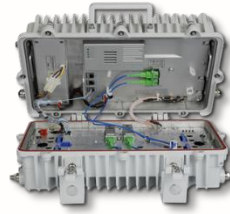

Specifications	CC8800-C (Std.)	CC8800-E (Mini)	CC8800-F (D3.1)	CC8800-D (indoor)
Dimensions	15.55" x 10.04" x 5.07"	10.43" x 7.68" x 5.98"	17.13" x 9.65" x 7.28"	19.02" x 11.81" x 1.73"
Unit Weight	20.50 lbs.	11.02 lbs.	35.49 lbs.	9.48 lbs.
Shipping Weight	24.91 lbs.	11.68 lbs.	39.68 lbs.	13.89 lbs.
Channel Bonding	16 DS | 4 US	16 DS | 4/2 US	3.0: 64 DS | 12 US 3.1: 6 DS | 2 US"	16 DS | 4 US
RF Interface	4 RF OUT (4 TV IN)	2 RF OUT (1 TV IN)	4 RF OUT	1 DS port, 4 US port
Max Output	4 In 4 Out Type: ≤ 108dBuV Optical RX Type: ≤ 112dBuV	4 In 4 Out Type: ≤ 108dBuV Optical RX Type: ≤ 104dBuV"	112dBuV	≤ 104dBuV
Power Supply	AC110V/AC220V local AC60V/AC90V by cable	AC110V/AC220V local AC60V/AC90V by cable	AC110V/AC220V local AC60V/AC90V by cable	AC220V/AC110V local
Power Consumption	90W	50W	115W	50W
Operating Temp Range	-40° to 131°F	-40° to 131°F	-40° to 131°F	-40° to 131°F
Waterproof	IP67	IP67	IP67	N/A
Lightning Protection	6000V	6000V	6000V	N/A
DOCSIS Support	DOCSIS 2.0 / 3.0	DOCSIS 2.0 / 3.0	DOCSIS 2.0 / 3.0 / 3.1	DOCSIS 3.0 / 3.1
No. of CM Supported	≤ 500	≤ 500	DOCSIS 2.0/3.0 ≤ 1000 DOCSIS 3.1 ≤ 300"	DOCSIS 2.0 ≤ 500 DOCSIS 3.0 ≤ 200"