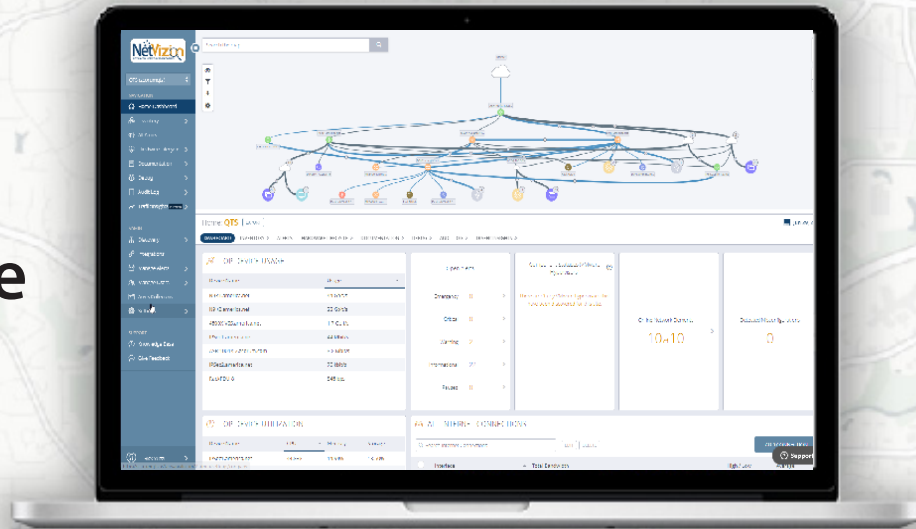

Maintaining top network performance is critical... for you, and for your subscribers

Troubleshoot Network Performance Issues

Investigate network traffic spikes in real-time and identify who's behind them. Instantly know where a device has been seen across a network and know exactly how devices are configured and when they change.

Right-size your Network for Optimum Service Delivery

Get in-depth information on how the network is being used, including the type of traffic, source, and destination, so you can confidently make the case for network upgrades or expansion.

Defend the Network Against Malicious Traffic

See where traffic is coming from, and if it's going where it's supposed to. And if malicious traffic gets past your network defenses, you can see which devices were infected as the traffic moved through the network.

Get Answers Fast

NetVizion provides deep visibility into all traffic flows, even encrypted traffic, across your entire network. You can see what applications are being used on the network, who is using them, and where the data is going.