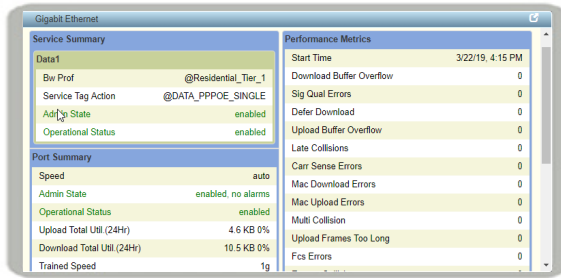

# TruVizion's Intuitive Dashboard

**GigE Panel**  
GigE port summary data and performance metrics

**Device Panel**  
ONT Device with performance metrics

**Intelligent Mapping**  
Map panel shows locations of ONTs color coded by issue severity