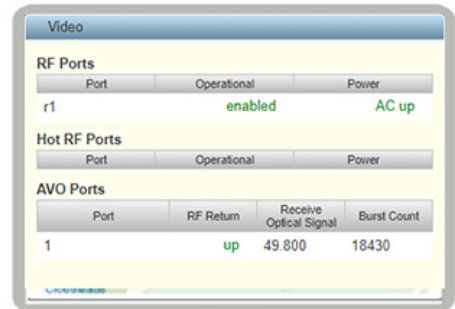

Video Panel
All video ports displayed with performance and alert levels