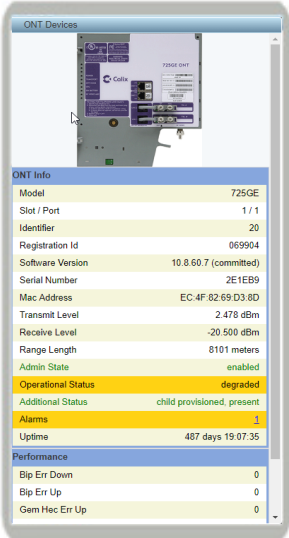

### Diagnostics Breakdown Screen

A summary page of all devices shows ONT status by OLT, shelf, card and port. Users can drill-in to a detailed diagnostics page for each subscriber to see the status of the PON connection, gigabit Ethernet ports, T1/E1 ports, as well as voice and video ports.

# TruVizion's Intuitive Dashboard

**GigE Panel**  
GigE port summary data and performance metrics

**Device Panel**  
ONT Device with performance metrics

**Intelligent Mapping**  
Map panel shows locations of ONTs color coded by issue severity