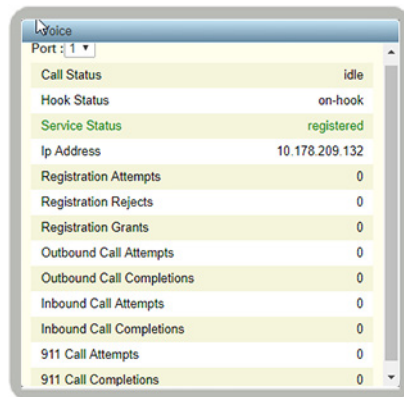

# TruVizion's Intuitive Dashboard

**GigE Panel**  
GigE port summary data and performance metrics

**Device Panel**  
ONT Device with performance metrics

**Intelligent Mapping**  
Map panel shows locations of ONTs color coded by issue severity

**Voice Port**  
Voice Port Selection Screen with status and call statistics

**Video Panel**  
All video ports displayed with performance and alert levels

1.800.909.9441  
4501 North Point Parkway,  
Suite 125  
Alpharetta, GA 30022  
ZCorum.com | TruVizion.com